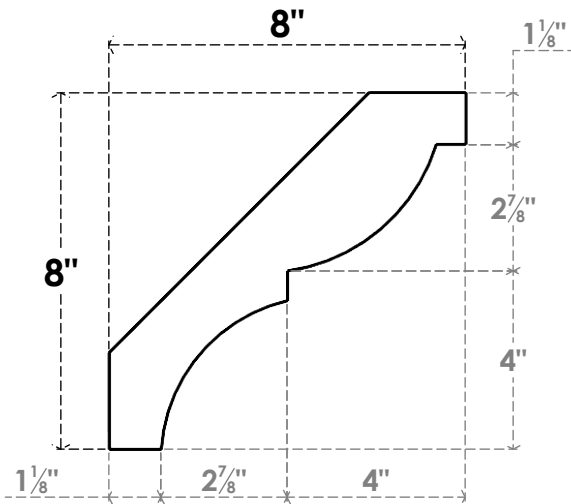

ITEM NUMBER: BRCPC030X08000X08000VAL

3"W X 8"D X 8"H VALENCIA ARCHITECTURAL GRADE PVC CLOSED BRACE

SIDE PROFILE

FRONT PROFILE

ISOMETRIC

EKENA MILLWORK
2300 WEST MAIN ST.
CLARKSVILLE, TX 75426
TOLL FREE: 866-607-0453
WWW.EKENAMILLWORK.COM