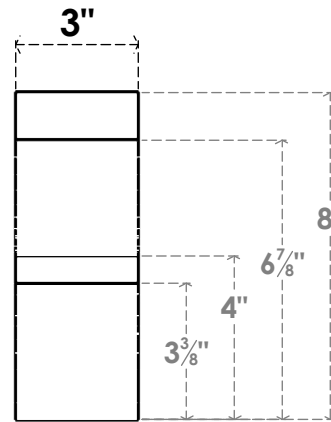

ITEM NUMBER: BRCPC030X08000X08000VAL

3"W X 8"D X 8"H VALENCIA ARCHITECTURAL GRADE PVC CLOSED BRACE

SIDE PROFILE

FRONT PROFILE

ISOMETRIC

EKENA MILLWORK
2300 WEST MAIN ST.
CLARKSVILLE, TX 75426
TOLL FREE: 866-607-0453
WWW.EKENAMILLWORK.COM