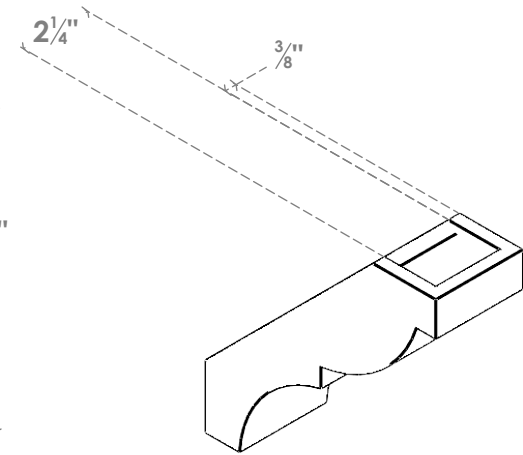

ITEM NUMBER: BRCPC030X08000X08000VAL

3"W X 8"D X 8"H VALENCIA ARCHITECTURAL GRADE PVC CLOSED BRACE

SIDE PROFILE

FRONT PROFILE

ISOMETRIC

EKENA MILLWORK
2300 WEST MAIN ST.
CLARKSVILLE, TX 75426
TOLL FREE: 866-607-0453
WWW.EKENAMILLWORK.COM